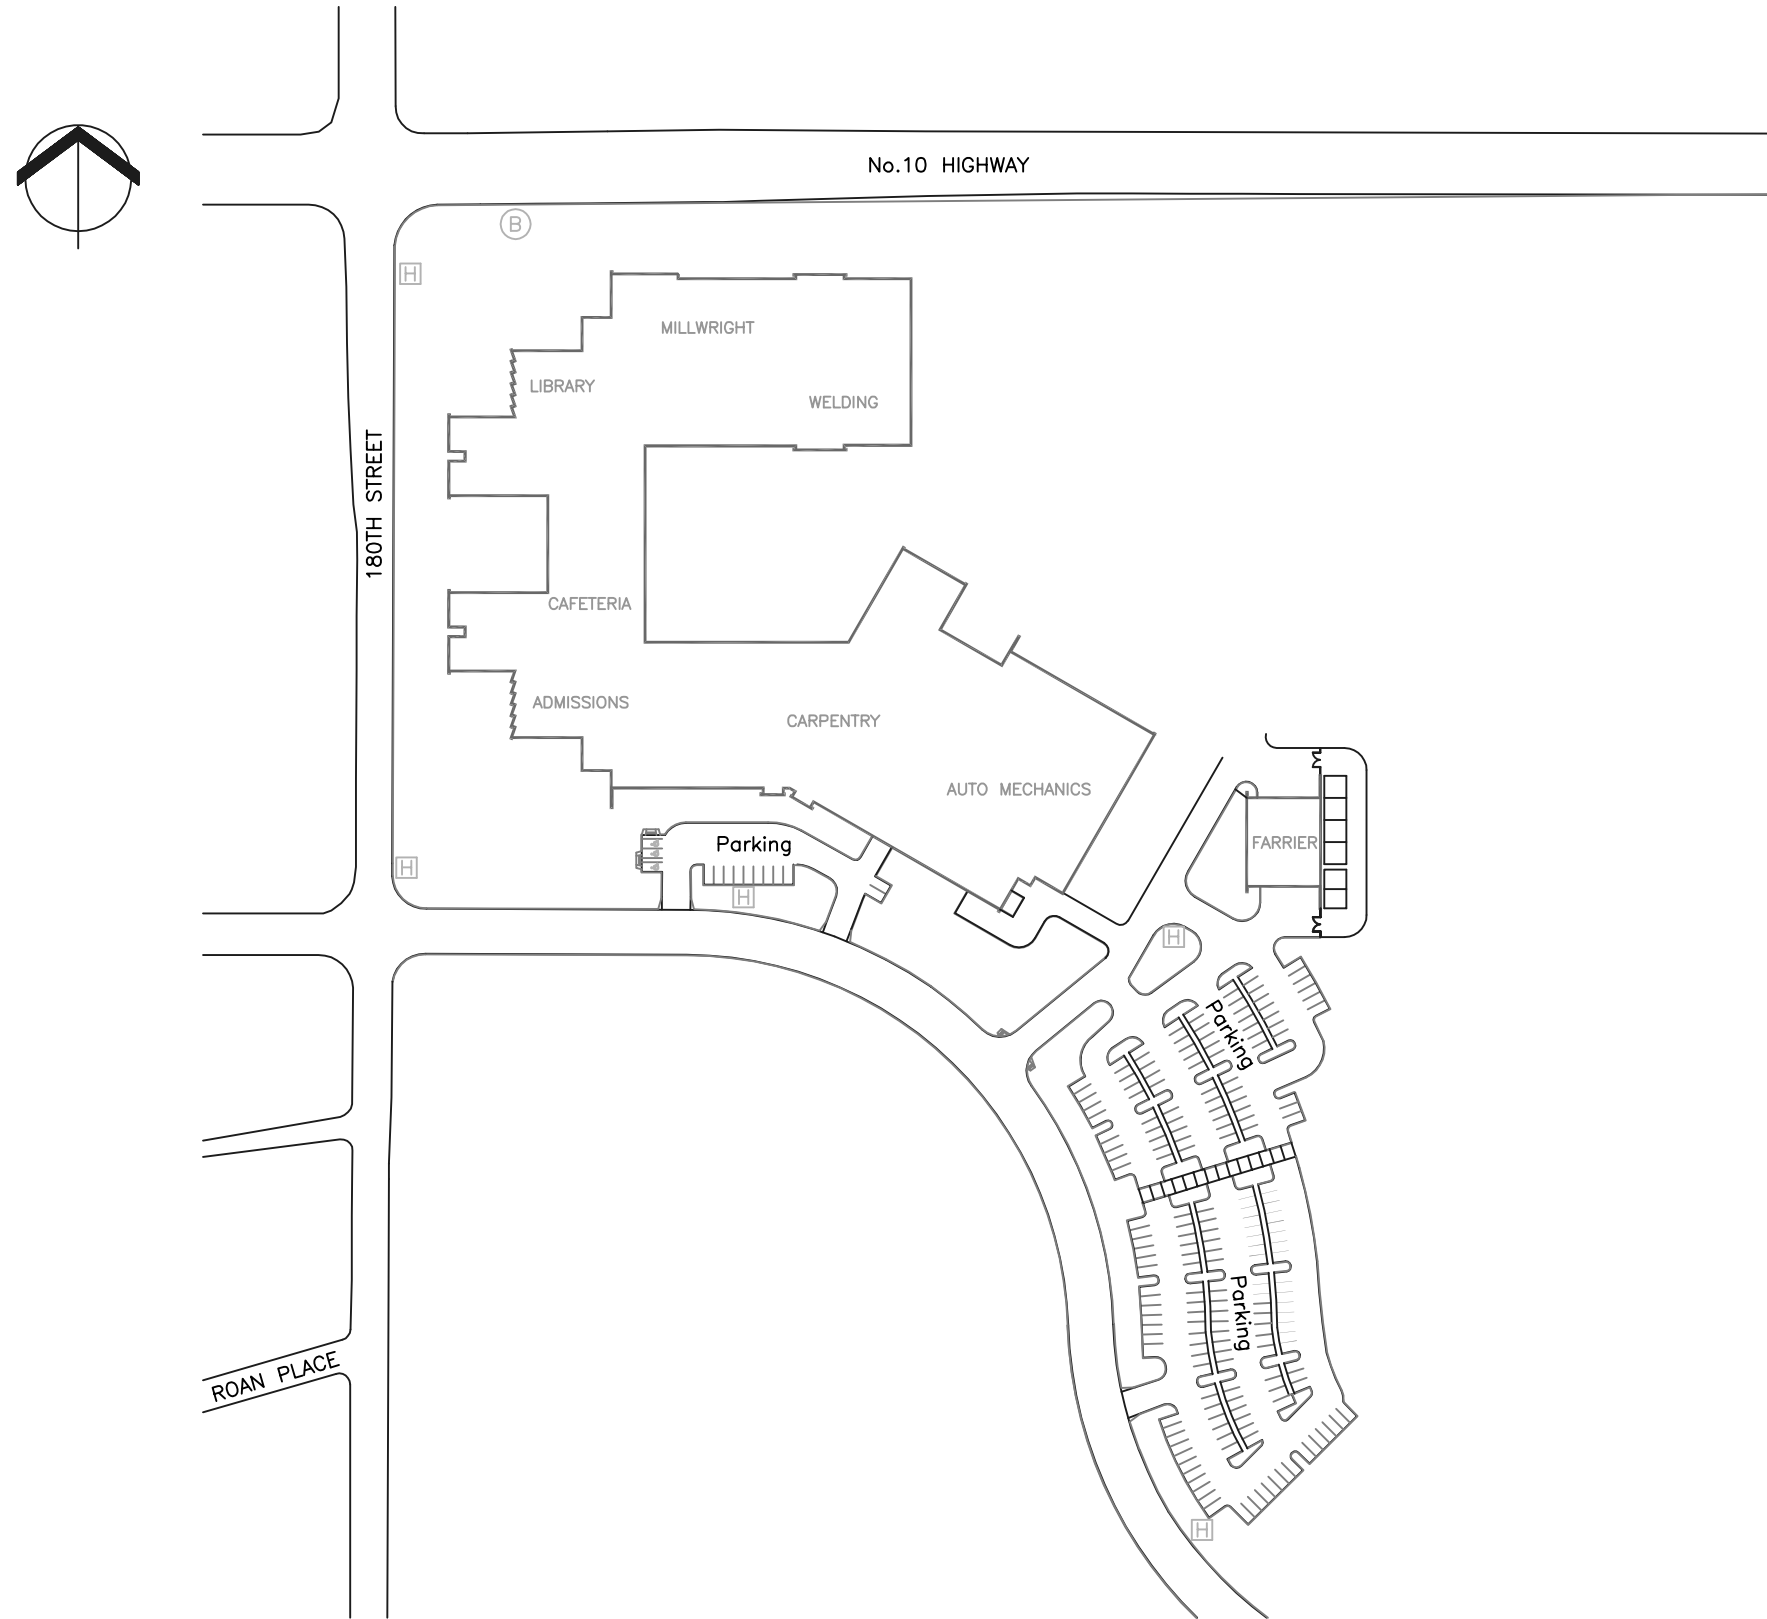

**FACILITIES**

KWANTLEN POLYTECHNIC UNIVERSITY

CAMPUS ADDRESS:  
 5500-180th STREET  
 SURREY, B.C.  
 V3S 6R1

SECURITY PHONE:  
 (604)598-6076

TOTAL AREAS  
 SITE AREA  
 57,222 M<sup>2</sup>

BUILDING AREA (NET)

PARKING  
 REGULAR STALLS - 207  
 REGULAR SHORT TERM- 13  
 DISABLED STALLS - 3  
 MOTORCYCLE STALLS -

SYMBOL KEY  
 ☒ FIRE SEIMESE  
 ♿ HANDICAP PARKING  
 F FIRE PANEL  
 H FIRE HYDRANT  
 B BUS STOP