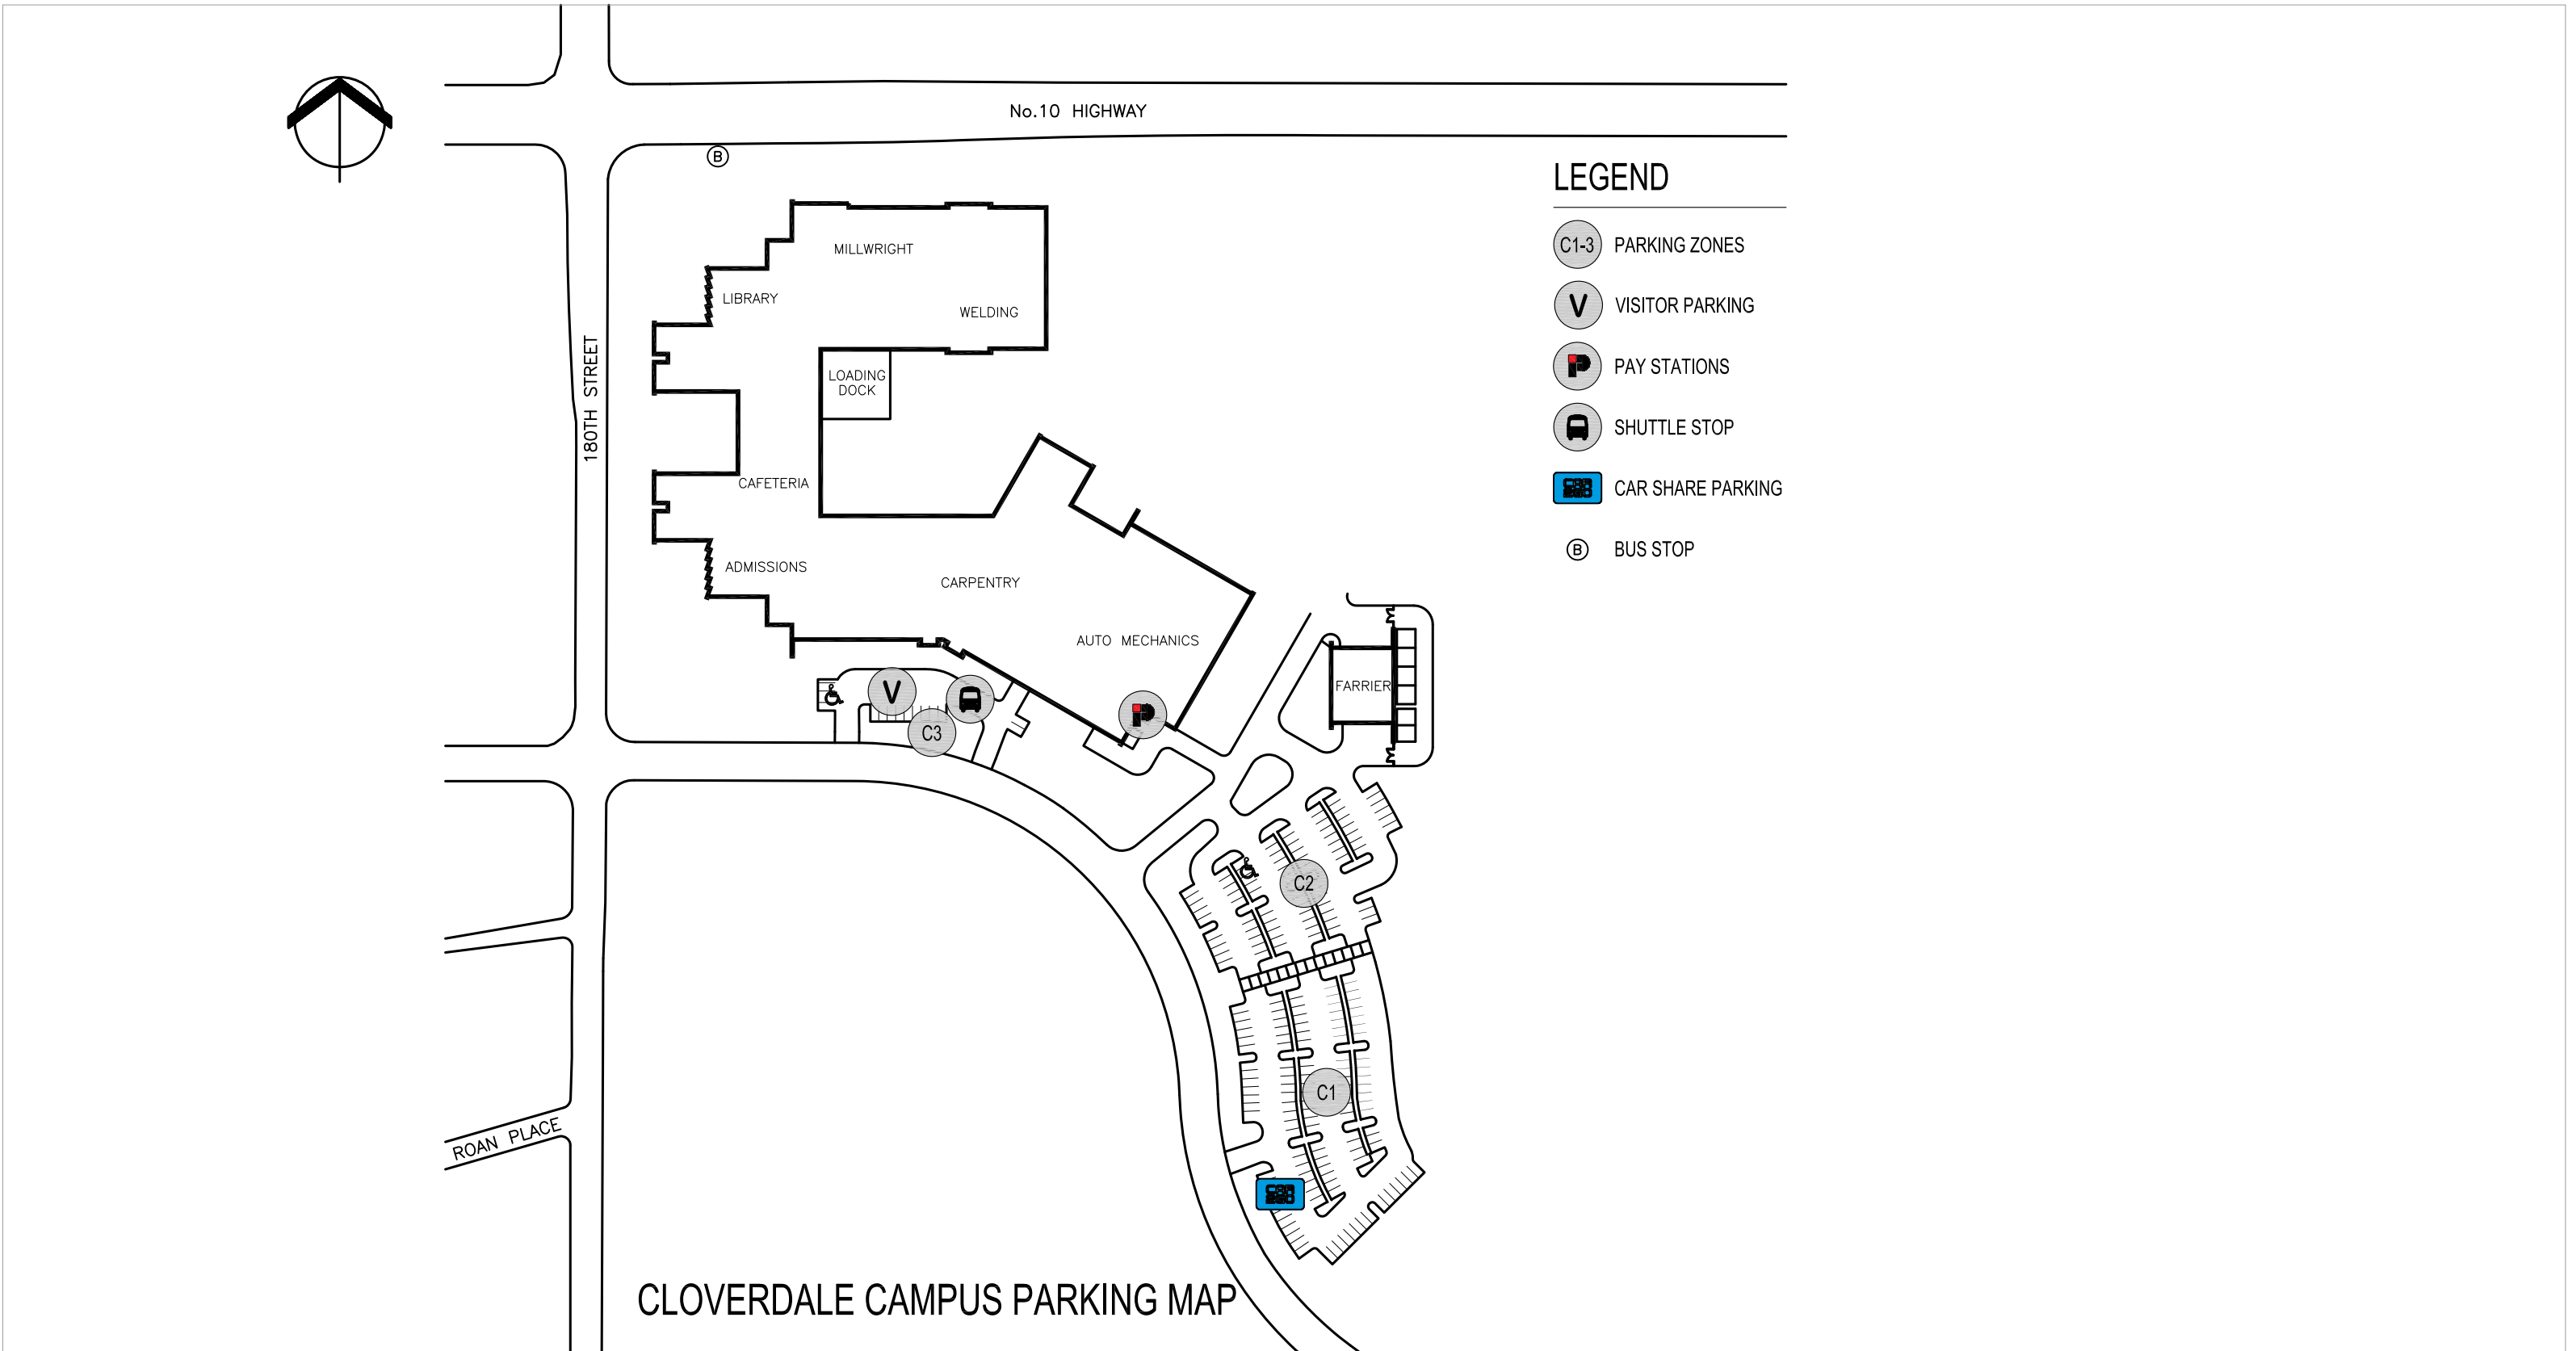

FACILITIES

KWANTLEN POLYTECHNIC UNIVERSITY

LEGEND

-  PARKING ZONES
-  VISITOR PARKING
-  PAY STATIONS
-  SHUTTLE STOP
-  CAR SHARE PARKING
-  BUS STOP

CLOVERDALE CAMPUS PARKING MAP

DRAWING TITLE
CLOVERDALE CAMPUS PARKING MAP
CAMPUS LOCATION
CLOVERDALE
SCALE
NTS

DRAWING NUMBER
DWG#-1
DATE
JANUARY 30, 2012
DRAWN BY
ML