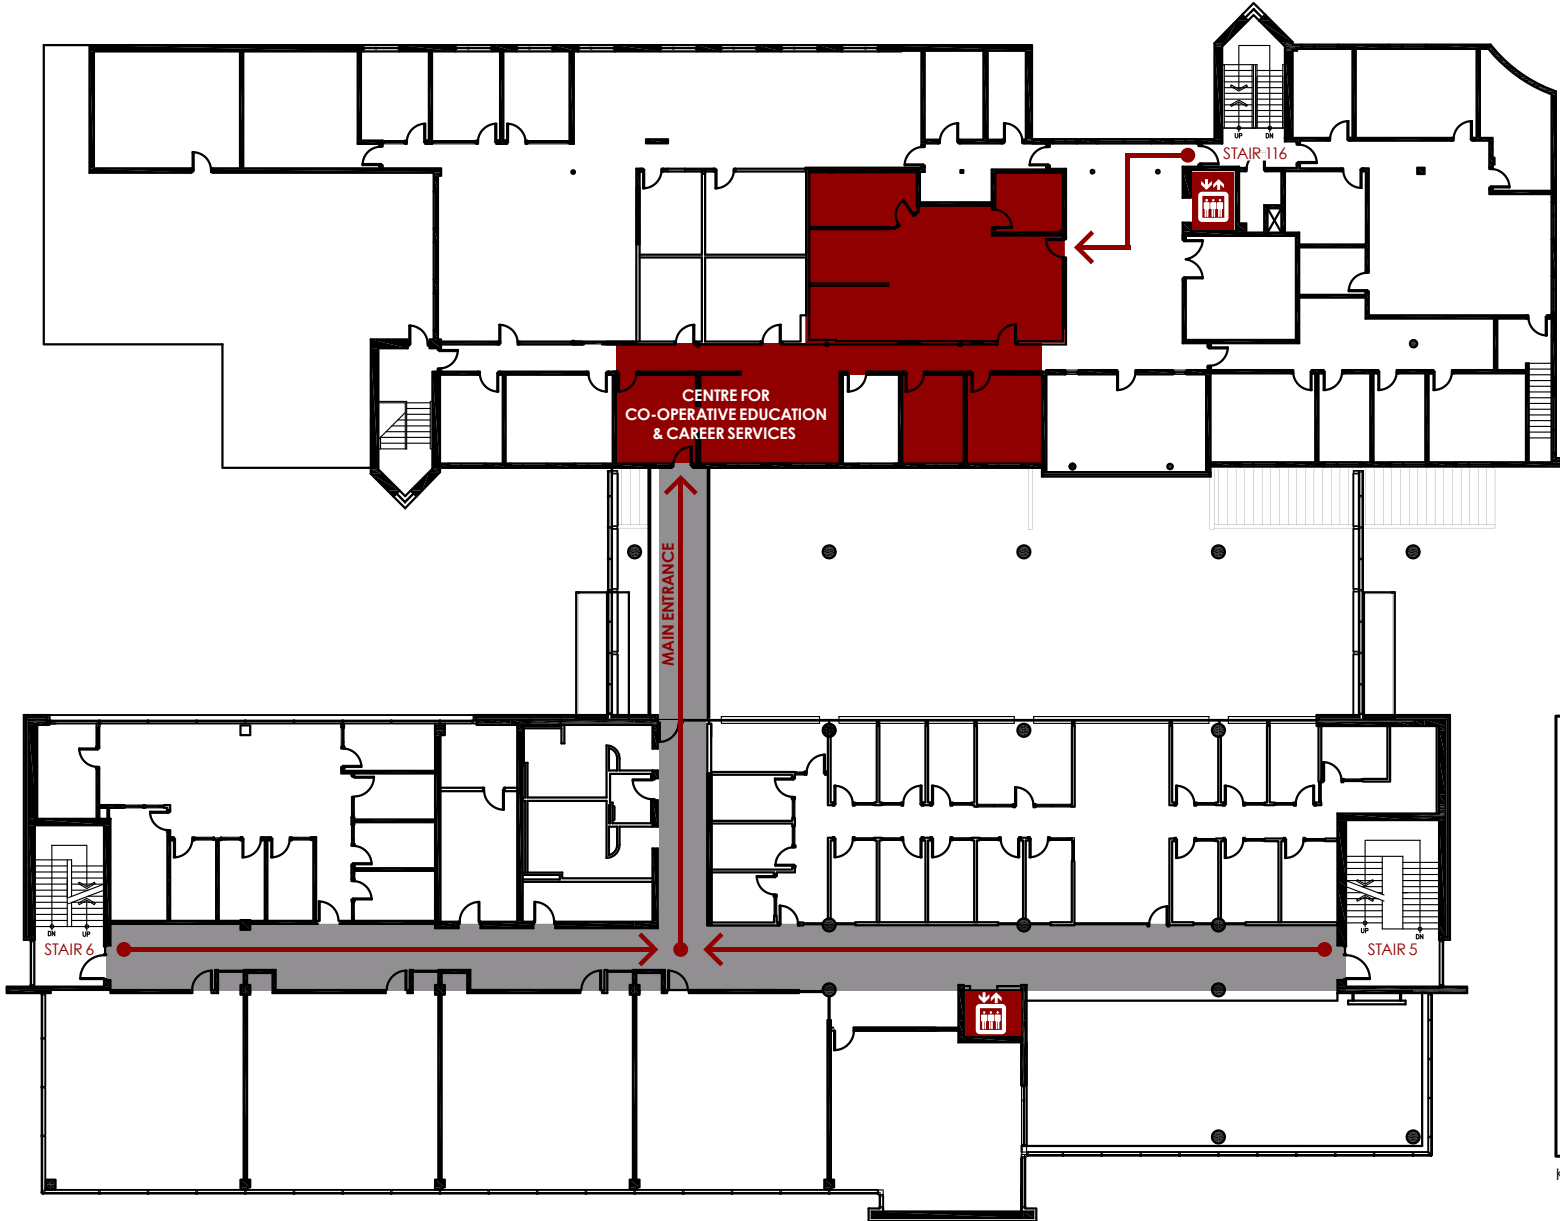

CENTRE FOR CO-OPERATIVE EDUCATION & CAREER SERVICES

SURREY MAIN BUILDING . SECOND FLOOR . ROOM 226

KEY PLAN