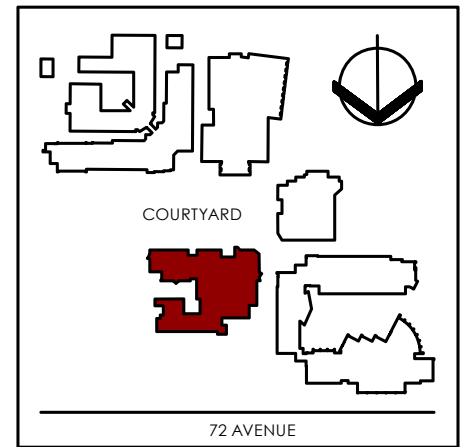

CENTRE FOR CO-OPERATIVE EDUCATION & CAREER SERVICES

SURREY MAIN BUILDING . SECOND FLOOR . ROOM 226

KEY PLAN